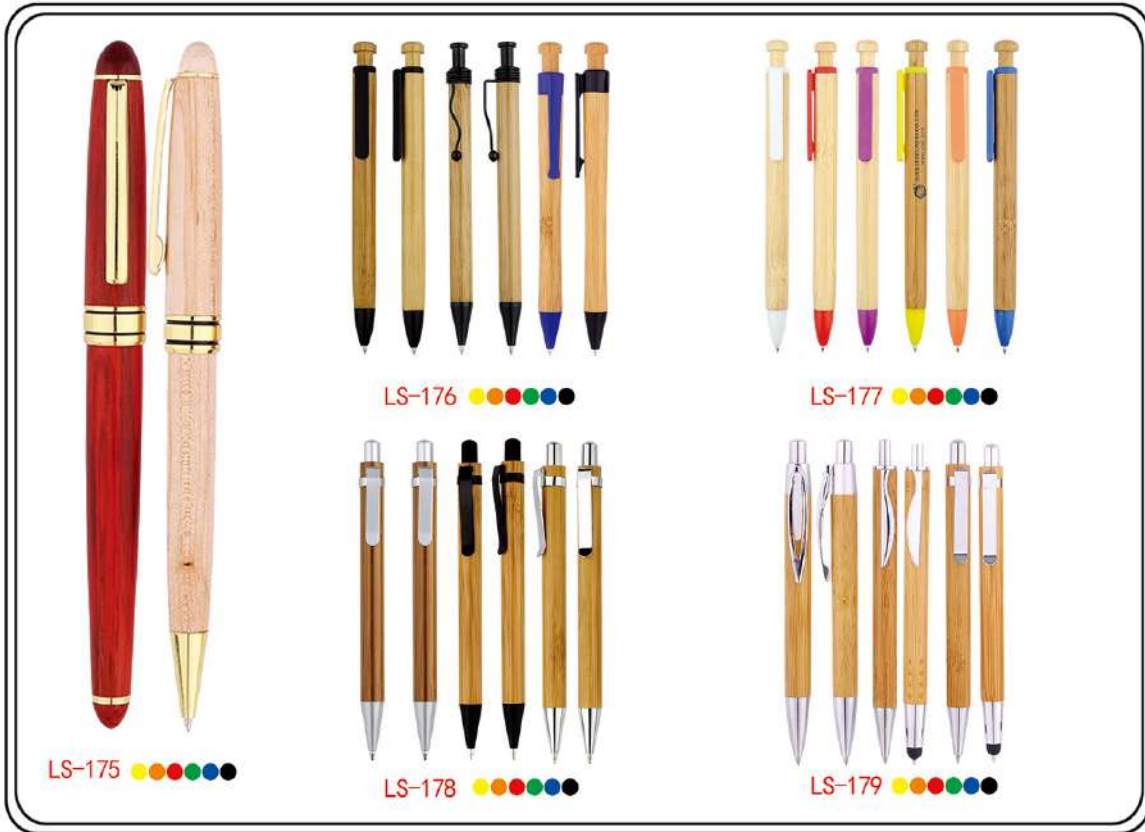

LS-173

- Push action lanyard pen
- Normal refill
- Packing: 1pc/opp bag, 50pcs/inner box, 1000pcs/ctn

LS-174

Lanyard Pen

Wood Pen

- Push action wood pen with stylus
- Normal refill
- Packing: 1pc/opp bag, 50pcs/inner box, 1000pcs/ctn